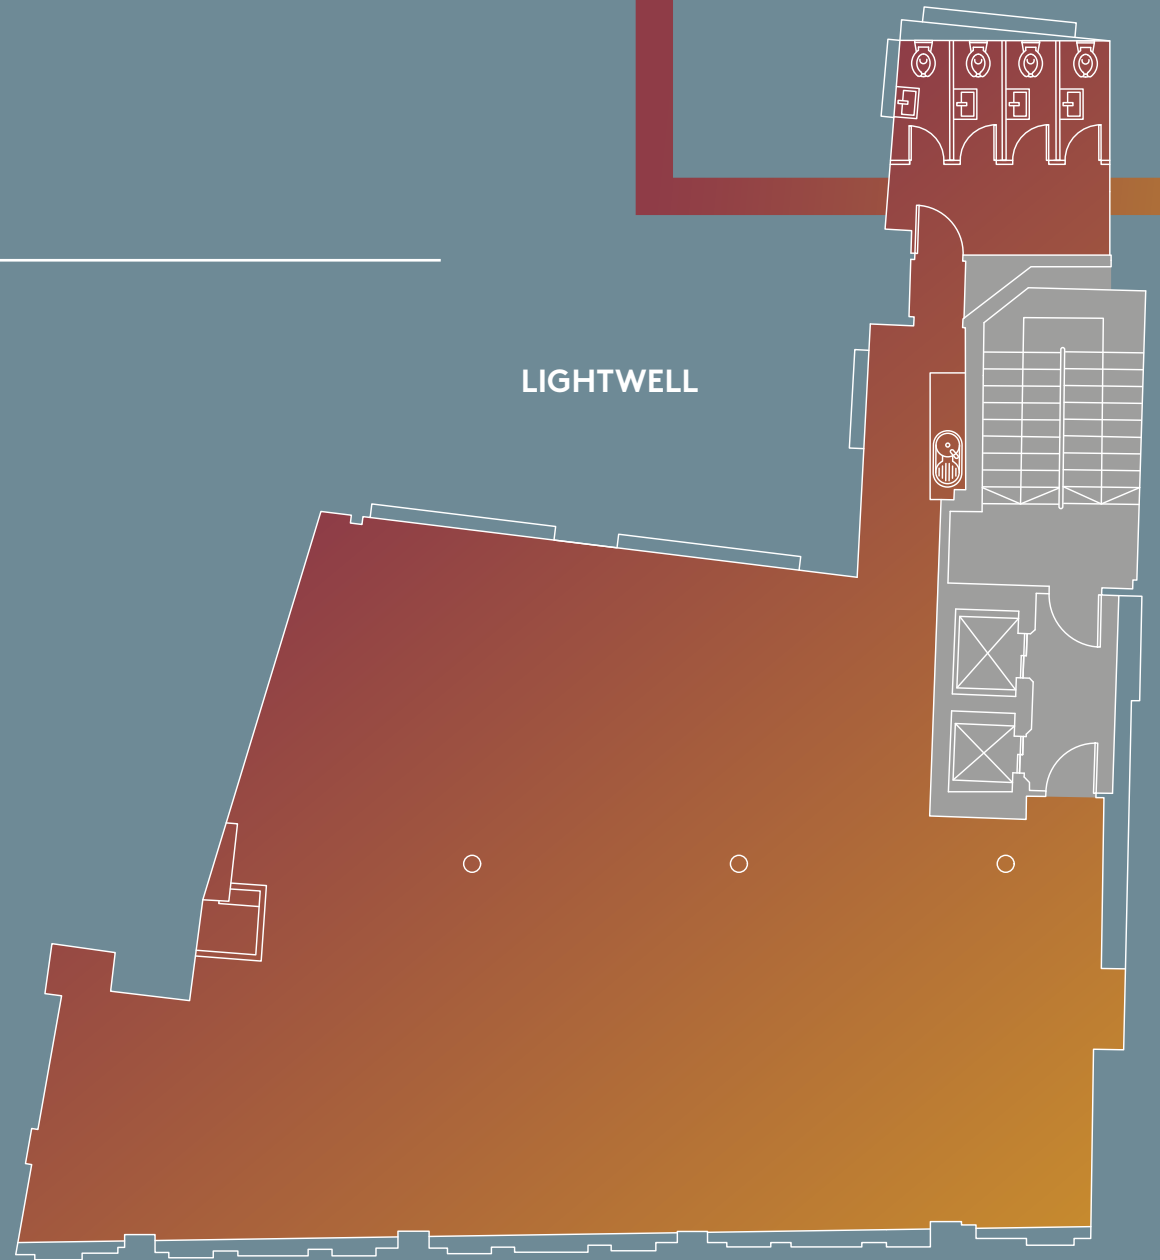

5th Floor Plan

1,843 sq ft / 171.2 sq m

LIGHTWELL

CORNHILL