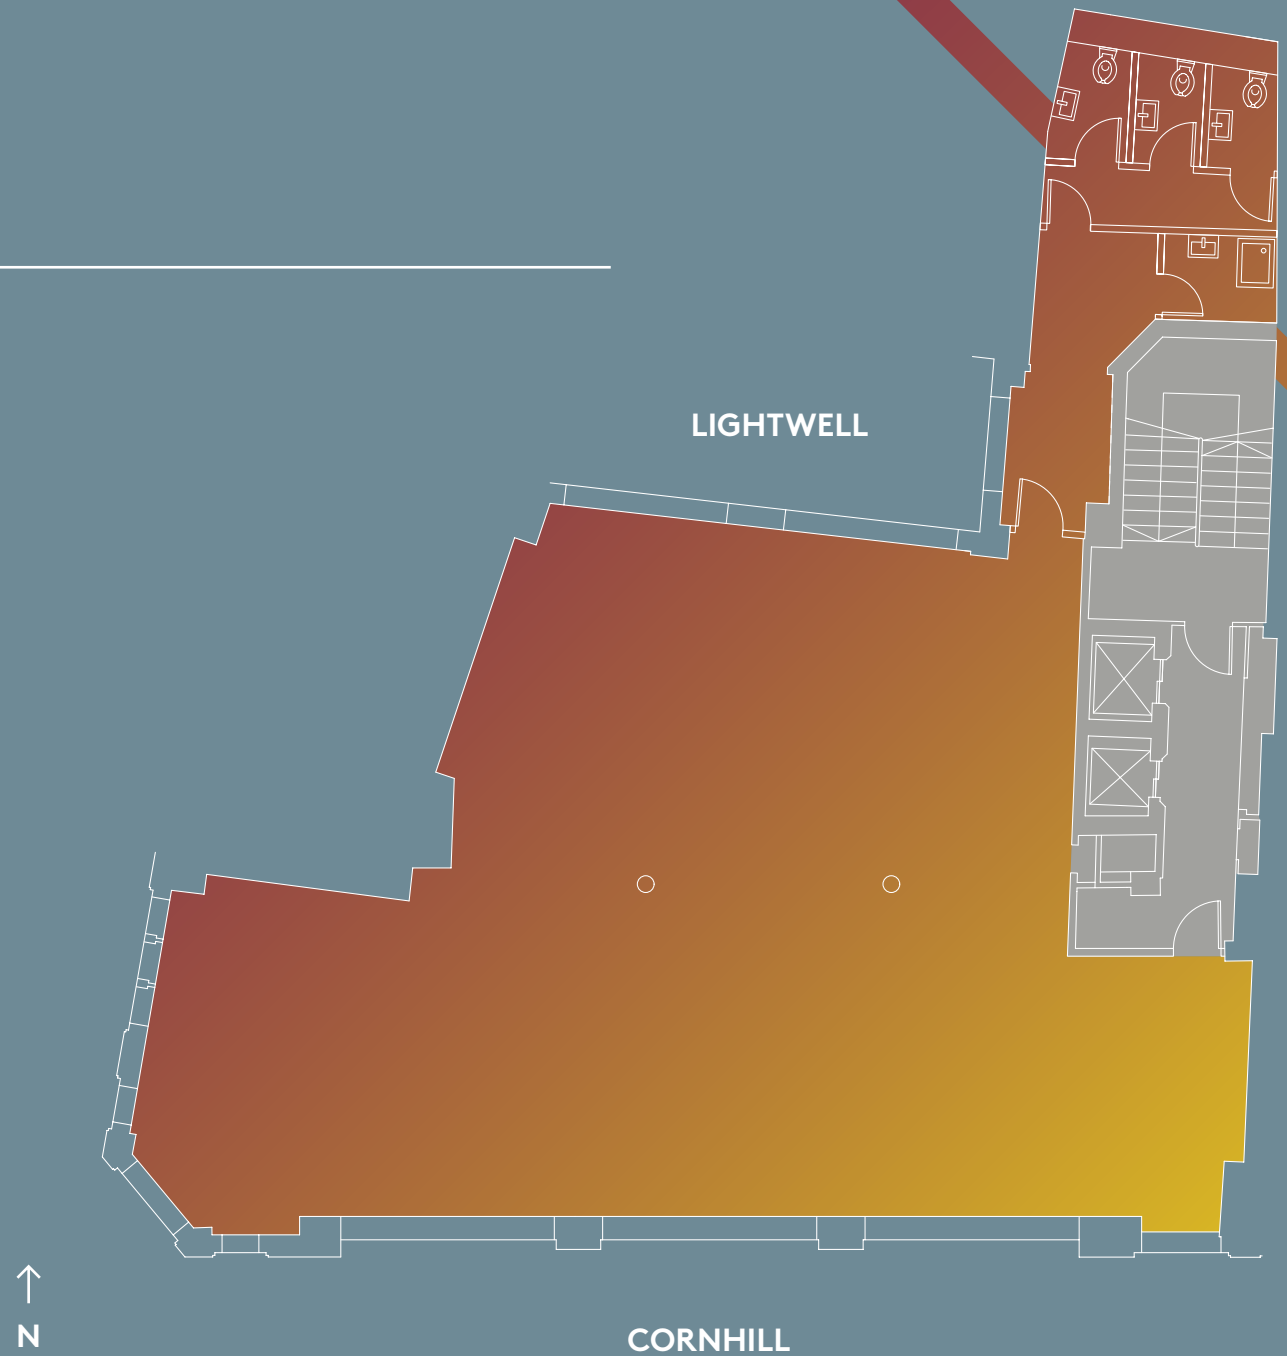

1st Floor Plan

2,077 sq ft / 193.0 sq m

LIGHTWELL

CORNHILL